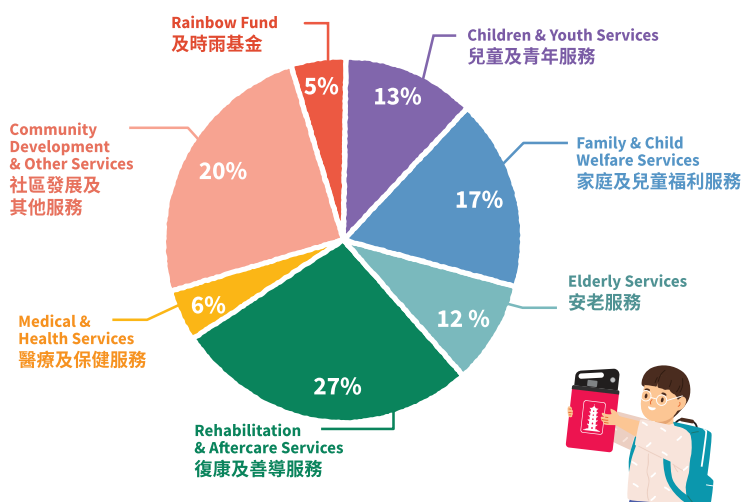

香港公益金
THE COMMUNITY CHEST

五十五周年

公益金賣旗日

The Community Chest Flag Day

18-11-2023 (星期六Sat)

感謝您的支持，謹附上金旗一枚，以茲紀念。
A Gold Flag is attached as a token of appreciation for your support.

今年公益金成立55週年，公益金一直堅守對香港社會的承諾，將籌得的善款，不扣除任何行政開支，全數用於提升本地社會福利工作。「賣旗日」所籌得之善款，將會百分之一百撥捐一百六十八間社會福利會員機構，以資助六項主要服務，包括兒童及青年服務、安老服務、家庭及兒童福利服務、醫療及保健服務、復康及善導服務及社區發展及其他服務，惠澤超過二百五十萬名香港有需要人士。

For fifty-five years, the Community Chest has firmly adhered to its motto to allocate all funds raised to support local social welfare services without any deductions. All donations raised from “Flag Day” will be allocated to the Chest’s 168 social welfare member agencies for providing Children & Youth Services, Elderly Services, Family & Child Welfare Services, Medical & Health Services, Rehabilitation & Aftercare Services and Community Development & Other Services to enhance services for over 2.5 million beneficiaries in Hong Kong.

2023/2024年度公益金資助的福利服務及計劃

Services and Projects Supported by The Community Chest in 2023/2024

交付善款辦法

Payment Methods

1. 抬頭「香港公益金」之劃線支票。
   Donation by crossed cheque made payable to “The Community Chest of Hong Kong”.
2. 將款項存入其中一個戶口：
   Deposit donation into one of the Chest’s accounts:

中國銀行(香港) Bank of China (Hong Kong)	東亞銀行 The Bank of East Asia, Limited	恒生銀行 Hang Seng Bank
031-349-0-024366-6	015-514-10-24793-5	367-6-004678

1. 網上捐款
   Online Donation

透過以下學校專屬捐款二維碼或網址填妥網上表格並進行捐款，支付方式包括：
Make online donation through the School’s designated QR code or link below.
Online payment methods include:

陳樹渠紀念中學
Chan Shu Kui Memorial School

- 信用卡 Visa, MasterCard
- BoC Pay, UnionPay QR code
- 支付寶香港 AlipayHK
- 微信支付 WeChat Pay HK
- 轉數快 FPS
- PayMe

<https://www.commchest.org/donation/flagday/23GF002.html>

請按校方指示將善款支票、銀行入數紙或網上捐款截圖交回學校，由學校一併交回公益金。凡捐款港幣一百元以上，稍後可獲公益金發出正式收據。
Please return the donation cheques, bank-in slips or online donation screenshots to your school according to the school’s instructions. Official receipts will be issued for donations of HK$100 or above.

主辦機構 Organiser

香港公益金有賴慈善夥伴——香港賽馬會的慷慨資助，得以將全數善款，不扣除任何行政開支，100%撥捐168間社會福利會員機構，惠澤社群。
The Community Chest of Hong Kong is grateful for the generosity of its partner-in-charity, The Hong Kong Jockey Club, which makes possible the allocation of 100% of the donations to 168 social welfare member agencies – without deduction of administrative costs – to benefit millions in Hong Kong every year.

電話 Telephone: 2599 6111
傳真 Fax: 2506 1201

電子郵件 Email: flagday@commchest.org
網址 Website: <http://www.commchest.org>

您的支持，甚為重要 Your Support Does Mean a Lot

您的善款可以幫助有需要的人士
Your donation can help the needy

$100 ▶ 可提供一節日間照顧服務予一名長者
To provide a session of day care service for an elder

$200 ▶ 可為一名肺積塵病人提供一次復康運動訓練
To provide a pneumoconiosis patient with a rehabilitation exercise session

$500 ▶ 可為一個剛離開庇護中心的家庭提供過度期間的情緒支援
To provide a family discharged from the shelter with interim emotional support

$700 ▶ 可透過一節社區為本復康訓練改變一名傷殘人士的身體機能
To improve the physical functioning of a disabled person through a session of community-based rehabilitation training activity